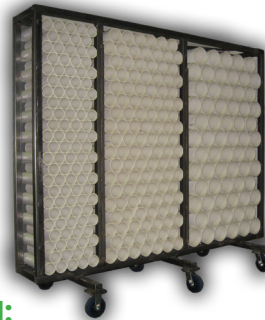

# supercell Print cylinder cart

**P/N:**  
**SUPER-CYL-CART**

**P/N:**  
**SUPER-CYL-CART-120**

## Features

- ▶ Steel Frame with PVC up to 20"
- ▶ Heavy Duty Wheels: 2 fixed, 2 Swivel
- ▶ Easy to Move from One Location to Another
- ▶ Can be Modified to fit your Cylinder Inventory
- ▶ Wheels can be removed for permanent positioning
- ▶ 2 Standard Carts Available
  - 120 Cylinder Model w/ 4" & 6" Dia. PVC Pipes
  - 90 Cylinder Model with all 6" PVC Pipes
- ▶ Custom Sizes Available